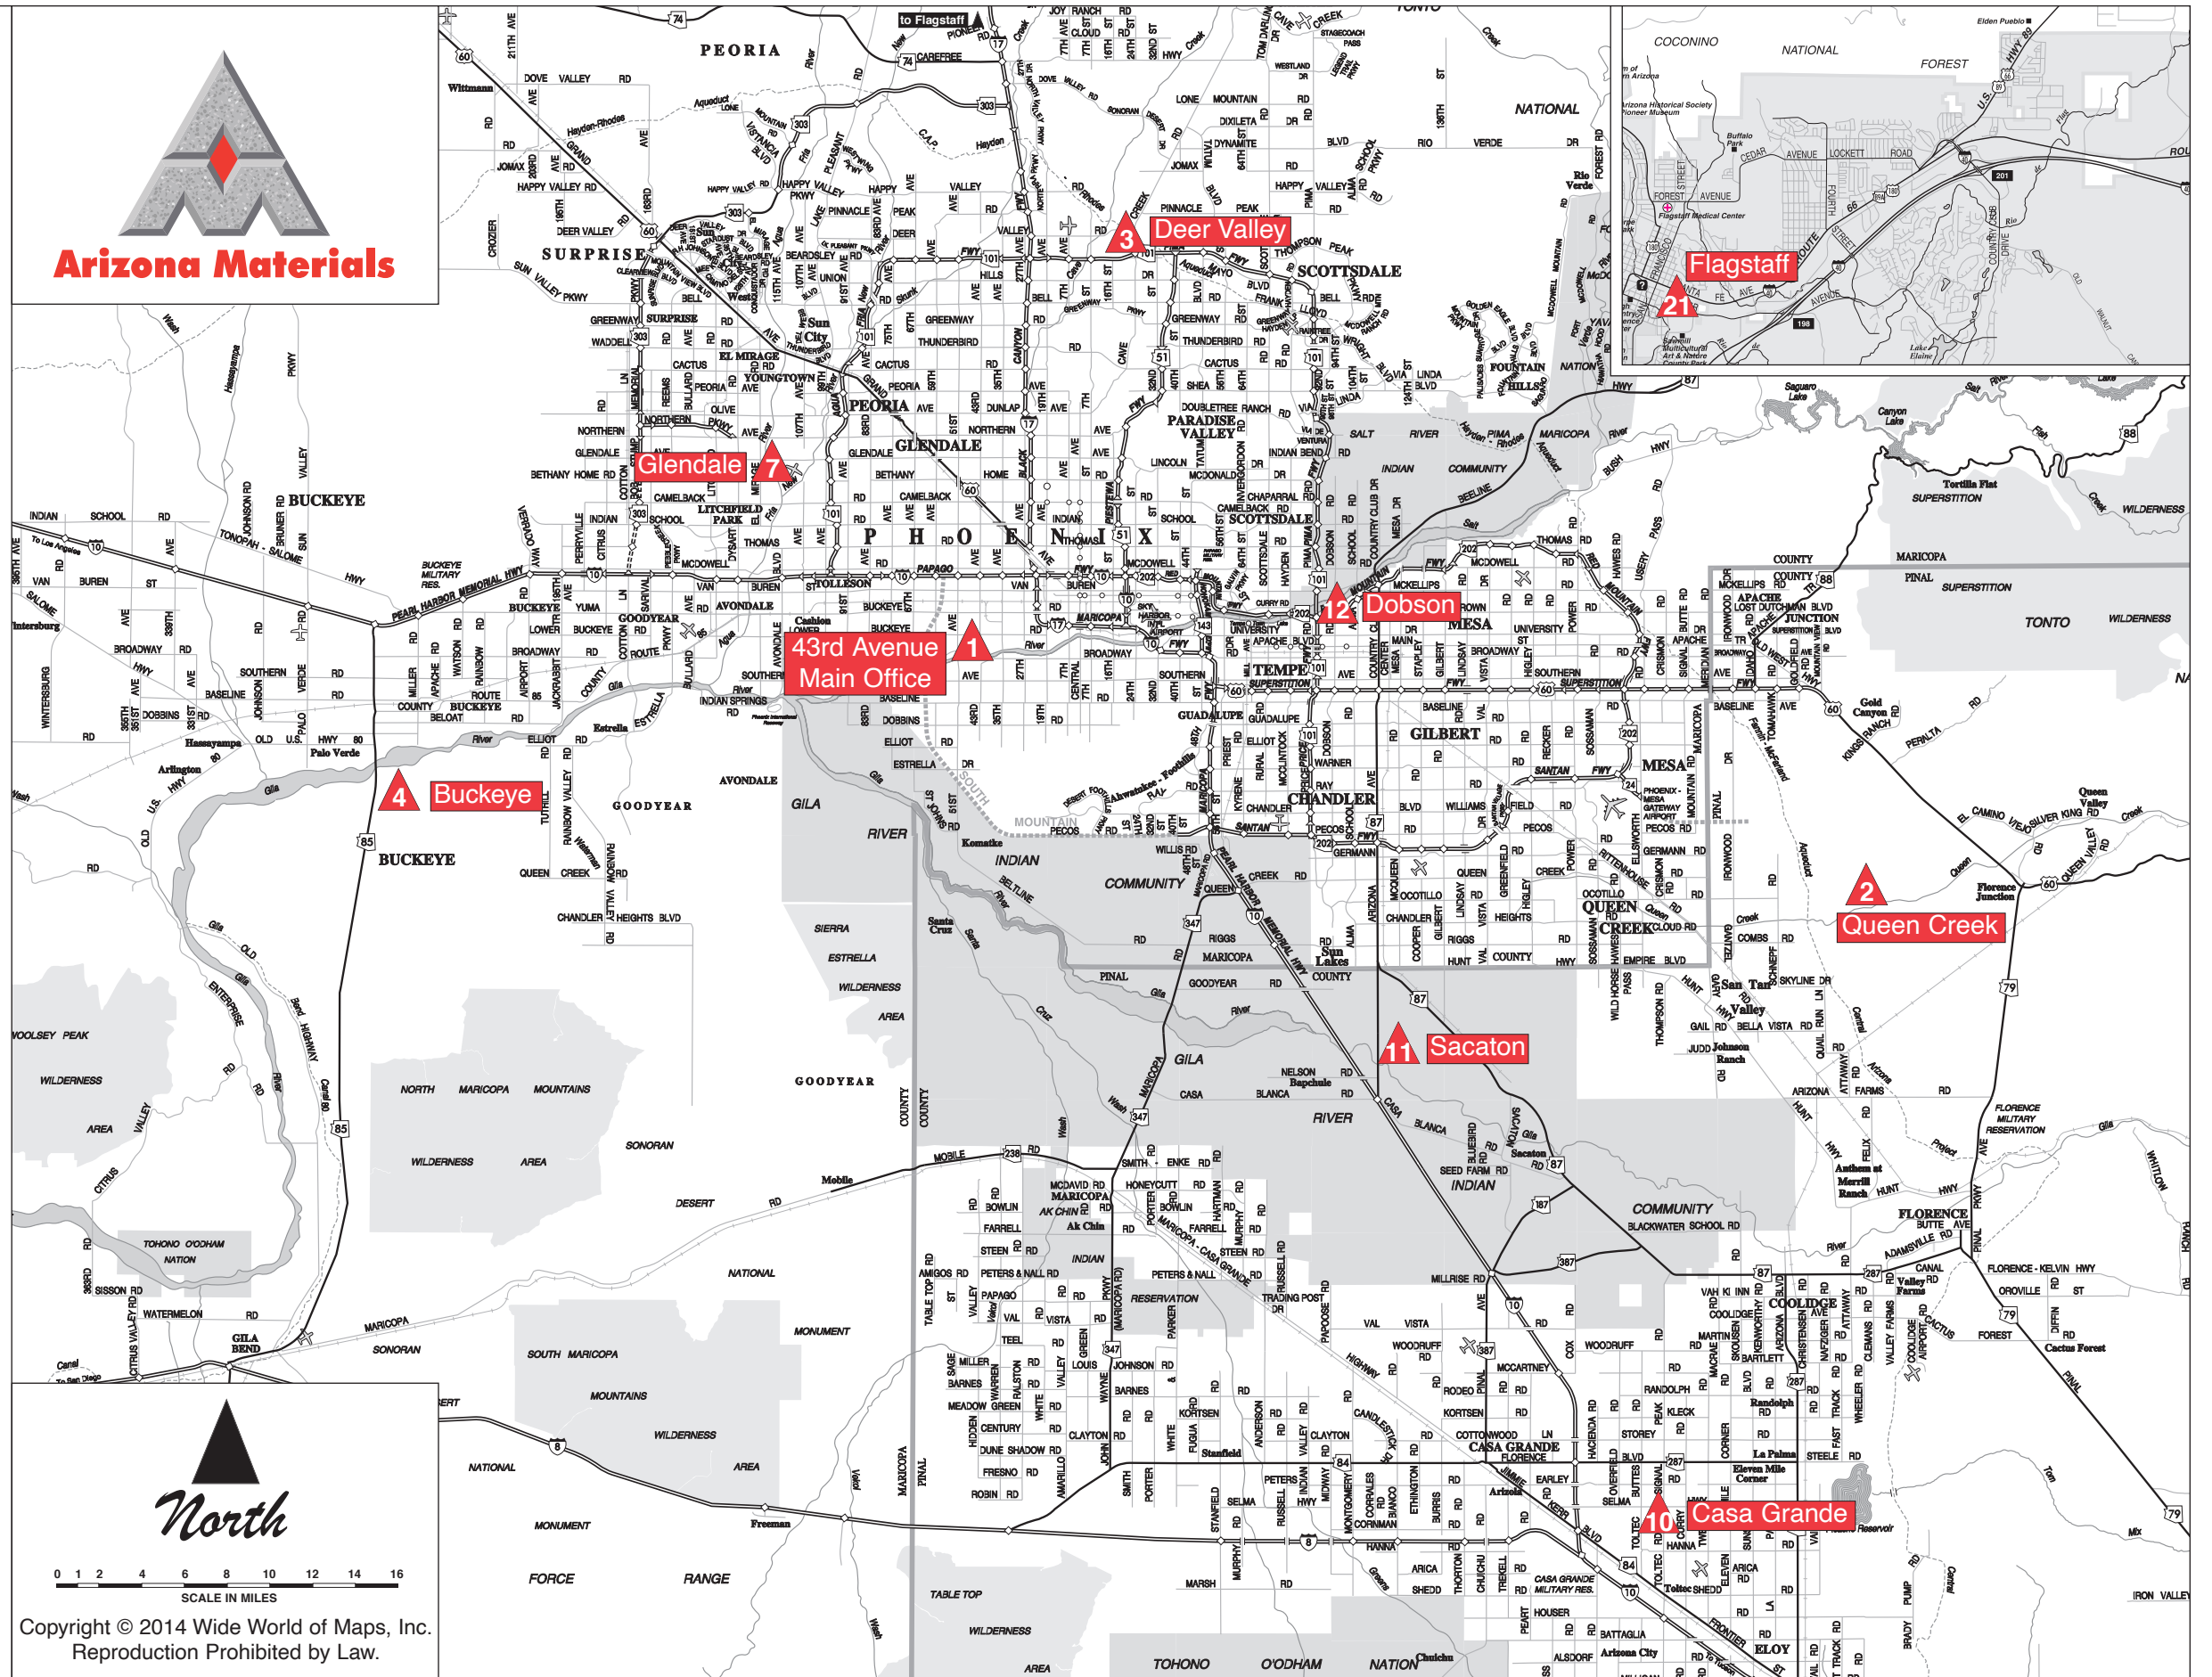

PLANT LOCATIONS

1 MAIN OFFICE 43RD AVENUE- Plant #1

3636 S. 43rd Avenue
Phoenix, AZ 85009
Office: 602-278-4444
Sales Fax: 602-442-6905
Dispatch: 602-278-7777
Fax: 602-278-3077

2 QUEEN CREEK- Plant #2

8500 E. Ocotillo
Queen Creek, AZ 85242
602-278-7777

3 DEER VALLEY- Plant #3

21838 N. 20th Street
Phoenix, AZ 85024-6547
602-278-7777

4 BUCKEYE- Plant #4

12820 S. Rooks Road
Buckeye, AZ 85326
602-278-7777

7 GLENDALE- Plant #7

6225 N. El Mirage
Glendale, AZ 85307
602-278-7777

10 CASA GRANDE- Plant #10

4887 W. Cornman Road
Eloy, AZ 85207
602-278-7777

11 SACATON- Plant #11

2161 W. Tanner
Sacaton, AZ 85247
602-278-7777

12 DOBSON- Plant #12

1900 N. Longmore
Mesa, AZ 85201
602-278-7777

21 FLAGSTAFF- Plant #21

633 East Brannen Avenue
Flagstaff, AZ 86001
928-779-2196

Arizona Materials

Copyright © 2014 Wide World of Maps, Inc.
Reproduction Prohibited by Law.